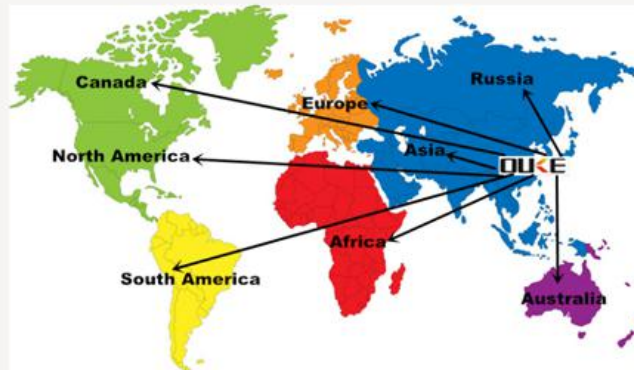

Image description: A close-up view of the black object, showing its curved edge and a dark, possibly recessed area on its surface.

<b>Product name</b>	Acrylic ruler
<b>Material</b>	Top quality color acrylic
<b>Color</b>	Customized
<b>Logo</b>	Silk screen printing
<b>Size</b>	200*105*15mm or customized
<b>MOQ</b>	100 Pieces
<b>Packing</b>	<ol style="list-style-type: none"><li>1. Safety packing: PE/ bubble bag+ foam board+ carton box</li><li>2. Single packing: PE/ bubble bag+ foam board+ inner box+ outer carton box</li></ol>
<b>Shipping</b>	<ol style="list-style-type: none"><li>1. Express: DHL, UPS, FedEx, TNT</li><li>2. Air freight</li><li>3. Sea freight</li></ol>
<b>Sample time</b>	3-5 working days
<b>Sample fee</b>	Could be returned after mass order

## Shipment & Payment Detail

1. We recommend door to door air shipping for small package. It takes 3-7 working days from our factory to your appointed place.
2. Sea shipping are recommend if time is not urgent and with large bulk cargo. It takes 3-7 working days shipping time from Shenzhen port to your port.
3. We can arrange air shipping if you are requesting for it.
4. We support L/C,D/A,D/P,T/T,Western Union,Trade Assurance payments for offline orders.

## Our Market

We are set up our market in Europe, America, Africa, Australia, Asia, Oceania and have a lot of steady customers.