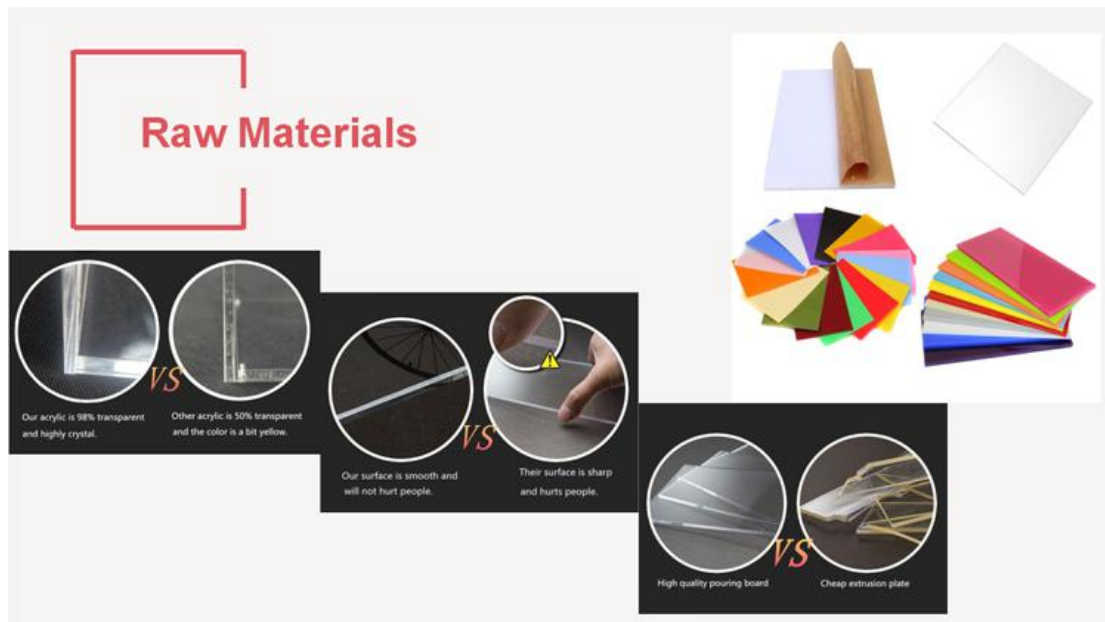

本圖為3D透視圖，僅供參考，實際產品請以實物為準。如有任何疑問，請洽本公司業務部。

本圖為3D透視圖，僅供參考，實際產品請以實物為準。如有任何疑問，請洽本公司業務部。

Image description: A black, rectangular, flat object, possibly a component or a small tray, shown from a top-down perspective against a light background.

Image description: A close-up view of the black object, showing its curved edge and a dark, possibly recessed area on its surface.

<b>Product name</b>	Acrylic ruler
<b>Material</b>	Top quality color acrylic
<b>Color</b>	Customized
<b>Logo</b>	Silk screen printing
<b>Size</b>	200*105*15mm or customized
<b>MOQ</b>	100 Pieces
<b>Packing</b>	<ol style="list-style-type: none"><li>1. Safety packing: PE/ bubble bag+ foam board+ carton box</li><li>2. Single packing: PE/ bubble bag+ foam board+ inner box+ outer carton box</li></ol>
<b>Shipping</b>	<ol style="list-style-type: none"><li>1. Express: DHL, UPS, FedEx, TNT</li><li>2. Air freight</li><li>3. Sea freight</li></ol>
<b>Sample time</b>	3-5 working days
<b>Sample fee</b>	Could be returned after mass order