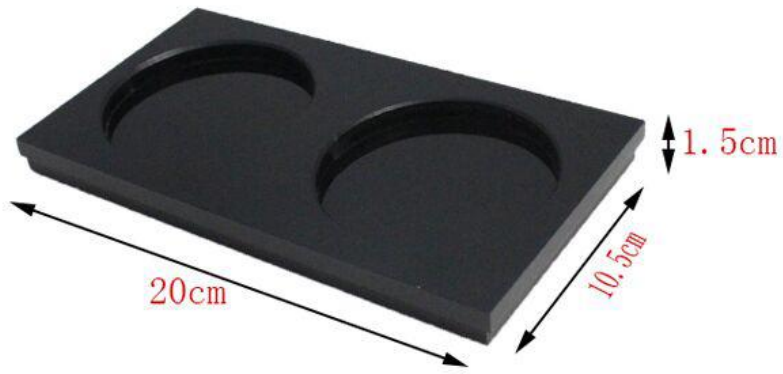

## Wholesale PMMA black acrylic tea coaster

Bright color, mid century style and perfect personalization make these unique coasters the ideal hostess, wedding or anytime gift for yourself or your most elegant loved ones. Choose your favorite color, your favorite letters and get ready to perch your favorite beverage.

本圖為3D透視圖，僅供參考，實際產品請以實物為準。如有任何疑問，請洽本公司業務部。

本圖為3D透視圖，僅供參考，實際產品請以實物為準。如有任何疑問，請洽本公司業務部。

Image description: A black, rectangular, flat object, possibly a component or a small tray, shown from a top-down perspective against a light background.

Image description: A close-up view of the black object, showing its curved edge and a dark, possibly recessed area on its surface.

<b>Product name</b>	Acrylic ruler
<b>Material</b>	Top quality color acrylic
<b>Color</b>	Customized
<b>Logo</b>	Silk screen printing
<b>Size</b>	200*105*15mm or customized
<b>MOQ</b>	100 Pieces
<b>Packing</b>	<ol style="list-style-type: none"><li>1. Safety packing: PE/ bubble bag+ foam board+ carton box</li><li>2. Single packing: PE/ bubble bag+ foam board+ inner box+ outer carton box</li></ol>
<b>Shipping</b>	<ol style="list-style-type: none"><li>1. Express: DHL, UPS, FedEx, TNT</li><li>2. Air freight</li><li>3. Sea freight</li></ol>
<b>Sample time</b>	3-5 working days
<b>Sample fee</b>	Could be returned after mass order