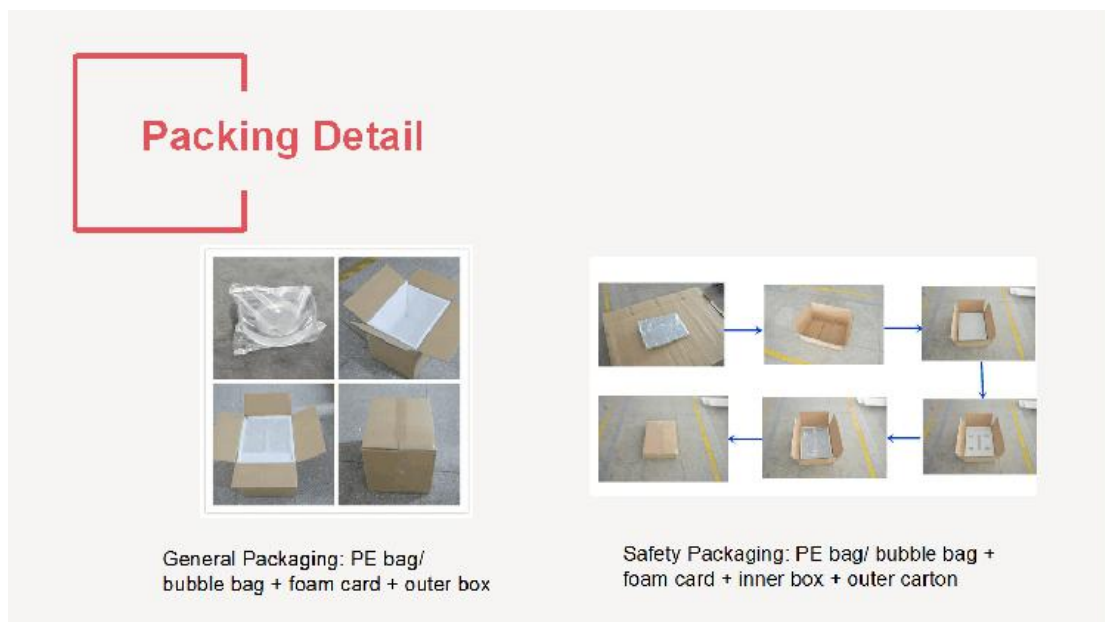

△ The reasons why our products are expensive

Choosing the right product quality, the payment is distressed, but every day is very happy and satisfying.

△ There are surely cheap issues

Cheaper products are only happy at the moment of payment, and every day is regrettable and distressing.